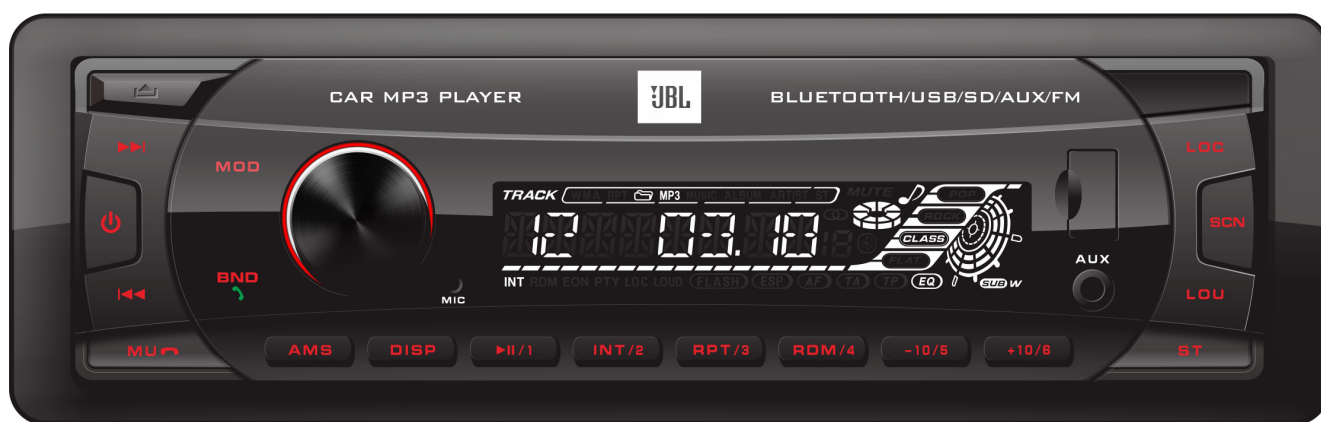

CELEBRITY 100

Car MP3 Player/ Bluetooth / USB / SD / AUX / FM Radio

Offer convenient access to your music and entertainment any time in the car.

JBL Celebrity 100 Headunit is Single-Din, Mechless Car MP3 player with Detachable face, perfect to fit JBL speaker products as a bundled audio system. Multiple playback options like Bluetooth, USB input, Auxiliary input, SD Card, and FM Radio allows you choose freely for your favorite listening source.

Features

- ▶ 1 Din Mechless Car MP3 player with Detachable face
- ▶ Multiple Playback Sources: Bluetooth, USB, AUX in, SD Card, FM Radio
- ▶ Wireless Bluetooth Streaming
- ▶ 18 Preset FM Stations
- ▶ 4 x 50 Watts Maximum Power Output
- ▶ ISO Connector (wiring harness included)

Features and Benefits

1 Din Mechless Car MP3 player with Detachable face

Removable faceplate for theft-deterrent purpose.

Multiple Playback Sources: Bluetooth, USB, AUX in, SD Card, FM Radio

Choose whatever sources you want to enjoy music.

Can be matched with JBL entry level speakers as a bundled audio system.

ISO Connector (wiring harness included)

Easy to install, allows you to replace factory stereo conveniently.

What's in the box:

- JBL Celebrity 100 Headunit
- 2 x ISO Wiring harness
- 2 x Removal tools
- 4 x Face-fixing screws
- Owner's Manual