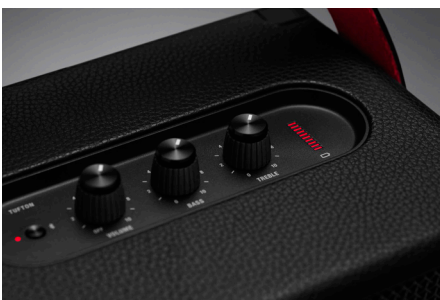

#### 7. CUSTOMISE YOUR SOUND

**Short:** Tufton comes equipped with analogue control knobs to fine-tune your music.

**Medium:** Tufton comes equipped with analogue control knobs to fine-tune bass, treble and volume.

**Long:** The Tufton top panel features analogue control knobs for bass, treble and volume, allowing you to fine-tune the exact sound you desire.