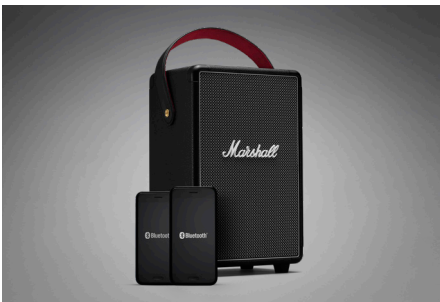

6. MULTI-HOST FUNCTIONALITY

Short: Tufton features multi-host functionality.

Medium: Tufton features multi-host functionality so you can easily connect and switch between two Bluetooth devices.

Long: Tufton features multi-host functionality so you can easily connect and switch between two Bluetooth devices. Now you and a friend can take turns playing what you want to hear.