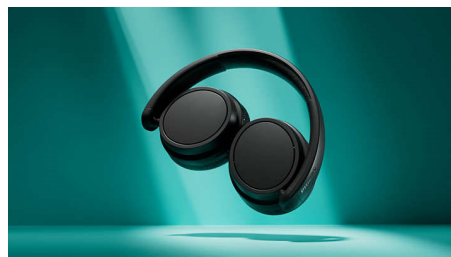

Compact-fold design

Bring them with you! With their stylish matte colourways and foldable design, there's

nowhere you can't go with these over-ear wireless headphones. The ear cups fold flat and swivel inwards for easy storage in your pocket or bag.

Convenient multi-function button

A handy multi-function button on the right ear cup lets you manage calls or control playback and volume. If you're watching videos or films, you can use the power button to activate a low-latency setting.

Philips Headphones app

You can use our companion app to activate Dynamic Bass or turn on the low-latency setting when watching videos. There's also a range of preset sound styles: 'Voice' is ideal for podcasts! Ever forget to turn off your headphones? Set the timer on the app and they'll power down automatically.

Philips sound signature

From music to podcasts, these wireless headphones make the most of the sounds you love! You'll enjoy warm, detailed sound with rich bass from the drivers, which are tuned to the Philips sound signature.

Powerful 40 mm neodymium drivers

Powerful 40 mm neodymium drivers

Stylish matte colourways

Stylish matte colourways

A quick 5 minute charge provides 3 hours of playback

A quick 5 minute charge provides 3 hours of playback