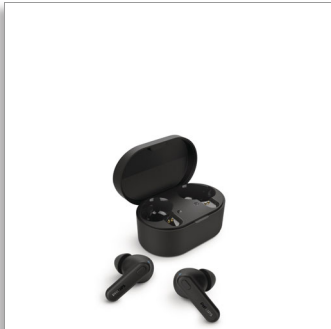

Philips
True Wireless
Headphones

Clear call quality

6 mm drivers for powerful bass
Ergonomic design for comfort
IPX4 splash/sweat resistant

TAT1108BK

Hear your sounds clearly

Hear tunes and calls properly. These True Wireless headphones use 6 mm drivers for rich sound and powerful bass and an AI mic for clear calls. With IPX4 splash and sweat resistance and a pocket-sized charging case for 15 hours play time.

Powerful playlists. Clear calls

- Custom 6 mm drivers for great sound and powerful bass
- AI mic for clear call quality

Style and comfort

- Secure, comfortable in-ear fit
- Short hockey stick design

Active all day

Convenience

- Water resistance: IPX4
- Mono mode for TWS
- Type of controls: Button

Design

- Color: Black
- Ear coupling material: Silicone
- Ear fitting: In-ear
- In-ear fitting type: Silicone ear tip

Power

Secure, comfortable in-ear fit

These comfortable earbuds fit securely into your ear canals, creating a perfect seal that diminishes external noise. Hear every beat and word! Enjoy real comfort with three sizes of soft, interchangeable silicone ear-tip covers.