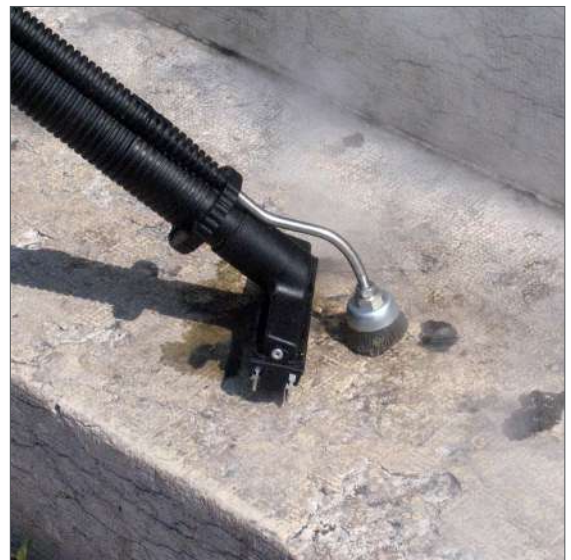

HEALTH CARE