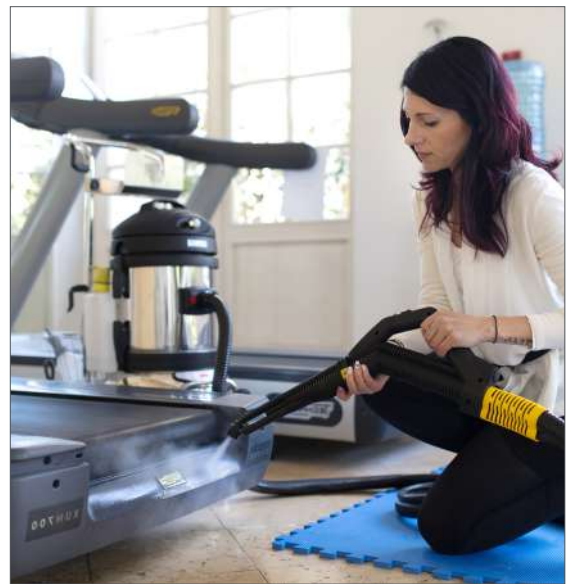

HORECA

HEALTH CARE

CHEWING GUM
REMOVAL