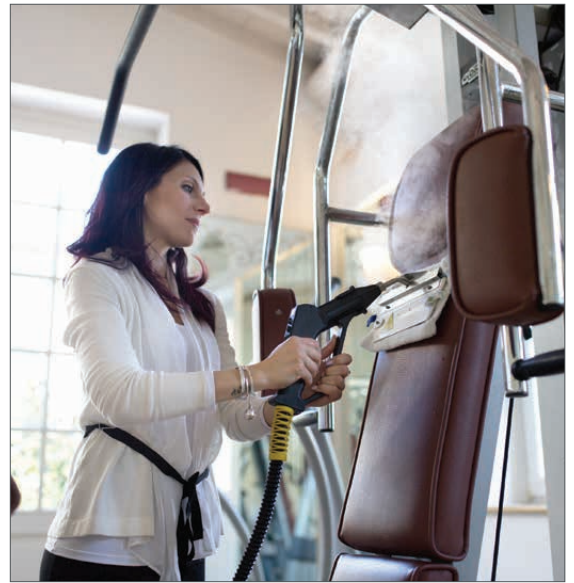

Movable mop  
L. 400mm

Movable mop  
L. 220mm

Mop L. 220mm

Mop with squeegee  
L. 220mm

Microfibre cloth  
L. 220mm

Cotton/polyester cloth  
L. 220mm

HORECA

HOUSEHOLD